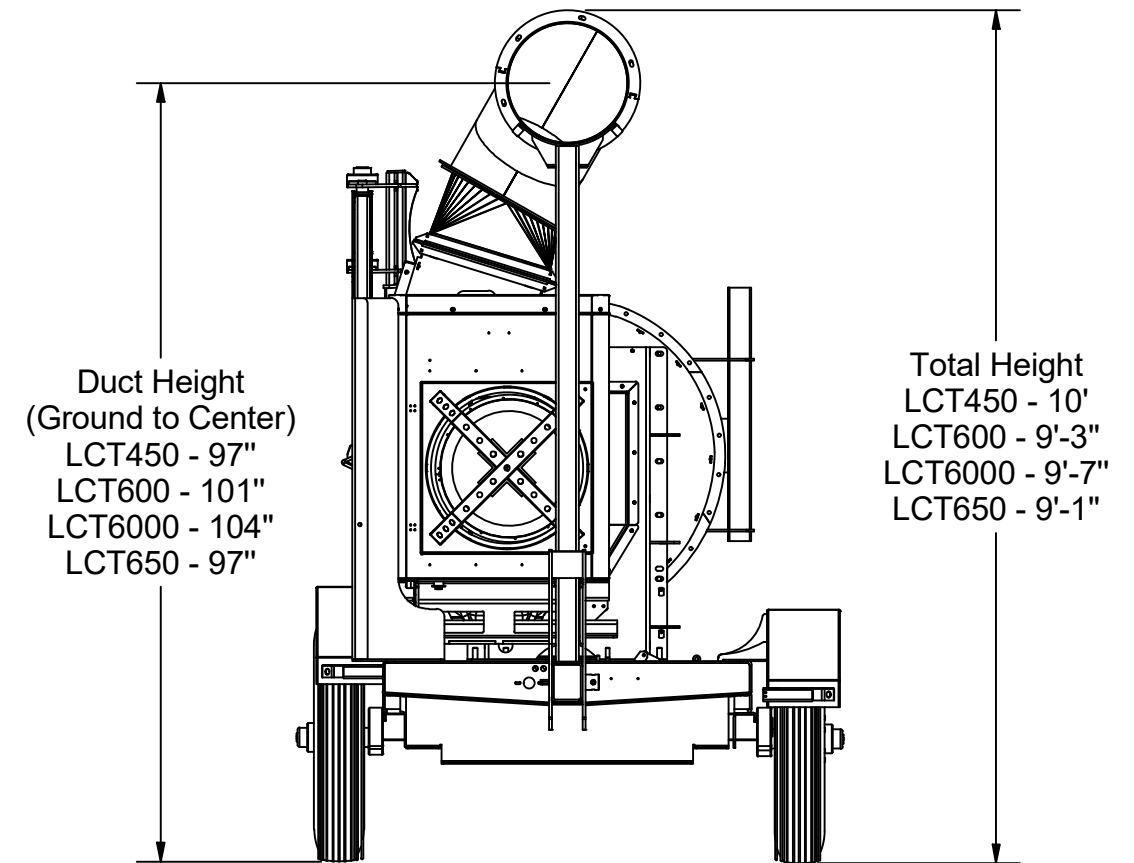

Total Width w/Hose  
 LCT450 - 6'-7"  
 LCT600 - 5'-11"  
 LCT6000 - 6'-7"  
 LCT650 - 6'-7"

**\*\*LCT Units Height, Width and Length Dimensions\*\***

**Curb Weights (Standard):**

- LCT450: 4,500 lbs
- LCT600: 4,500 lbs
- LCT6000: 5,980 lbs
- LCT650: 5,160 lbs

Total Length  
 LCT450 - 15'-10"  
 LCT600 - 14'-9"  
 LCT6000 - 15'-3"  
 LCT650 - 15'-10"

Duct Height  
 (Ground to Center)  
 LCT450 - 97"  
 LCT600 - 101"  
 LCT6000 - 104"  
 LCT650 - 97"

Total Height  
 LCT450 - 10'  
 LCT600 - 9'-3"  
 LCT6000 - 9'-7"  
 LCT650 - 9'-1"