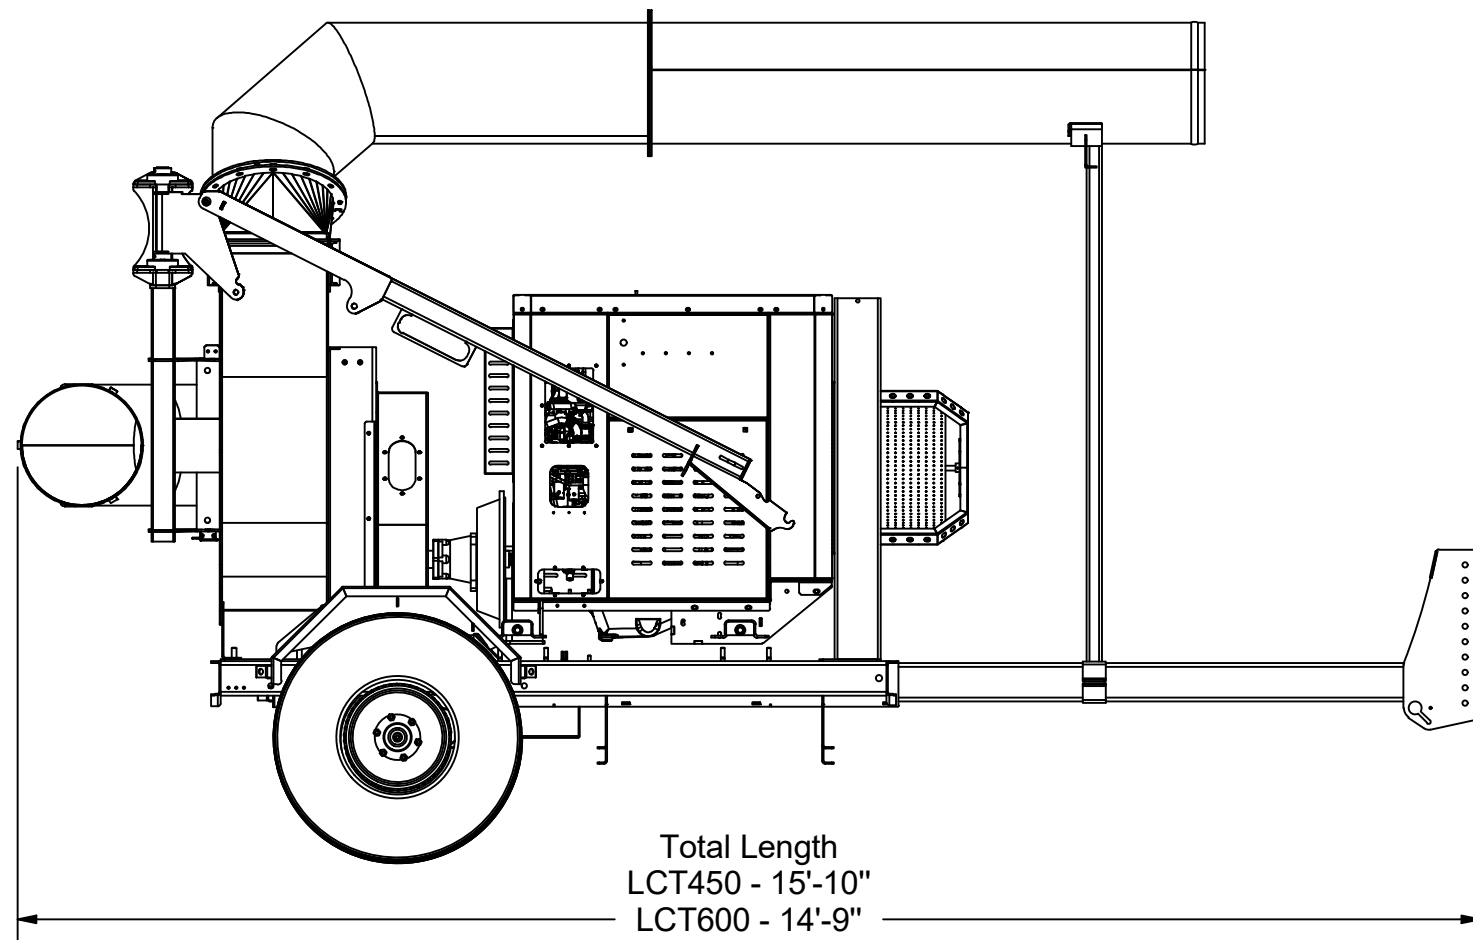

Total Width w/Hose  
 LCT450 - 6'-7"  
 LCT600 - 5'-11"  
 LCT6000 - 6'-7"  
 LCT650 - 6'-7"

**\*\*LCT Units Height, Width and Length Dimensions\*\***

**Curb Weights (Standard):**

- LCT450: 4,500 lbs
- LCT600: 4,500 lbs
- LCT6000: 5,980 lbs
- LCT650: 5,160 lbs

Total Length  
 LCT450 - 15'-10"  
 LCT600 - 14'-9"  
 LCT6000 - 15'-3"  
 LCT650 - 15'-10"

Duct Height  
 (Ground to Center)  
 LCT450 - 97"  
 LCT600 - 101"  
 LCT6000 - 104"  
 LCT650 - 97"

Total Height  
 LCT450 - 10'  
 LCT600 - 9'-3"  
 LCT6000 - 9'-7"  
 LCT650 - 9'-1"