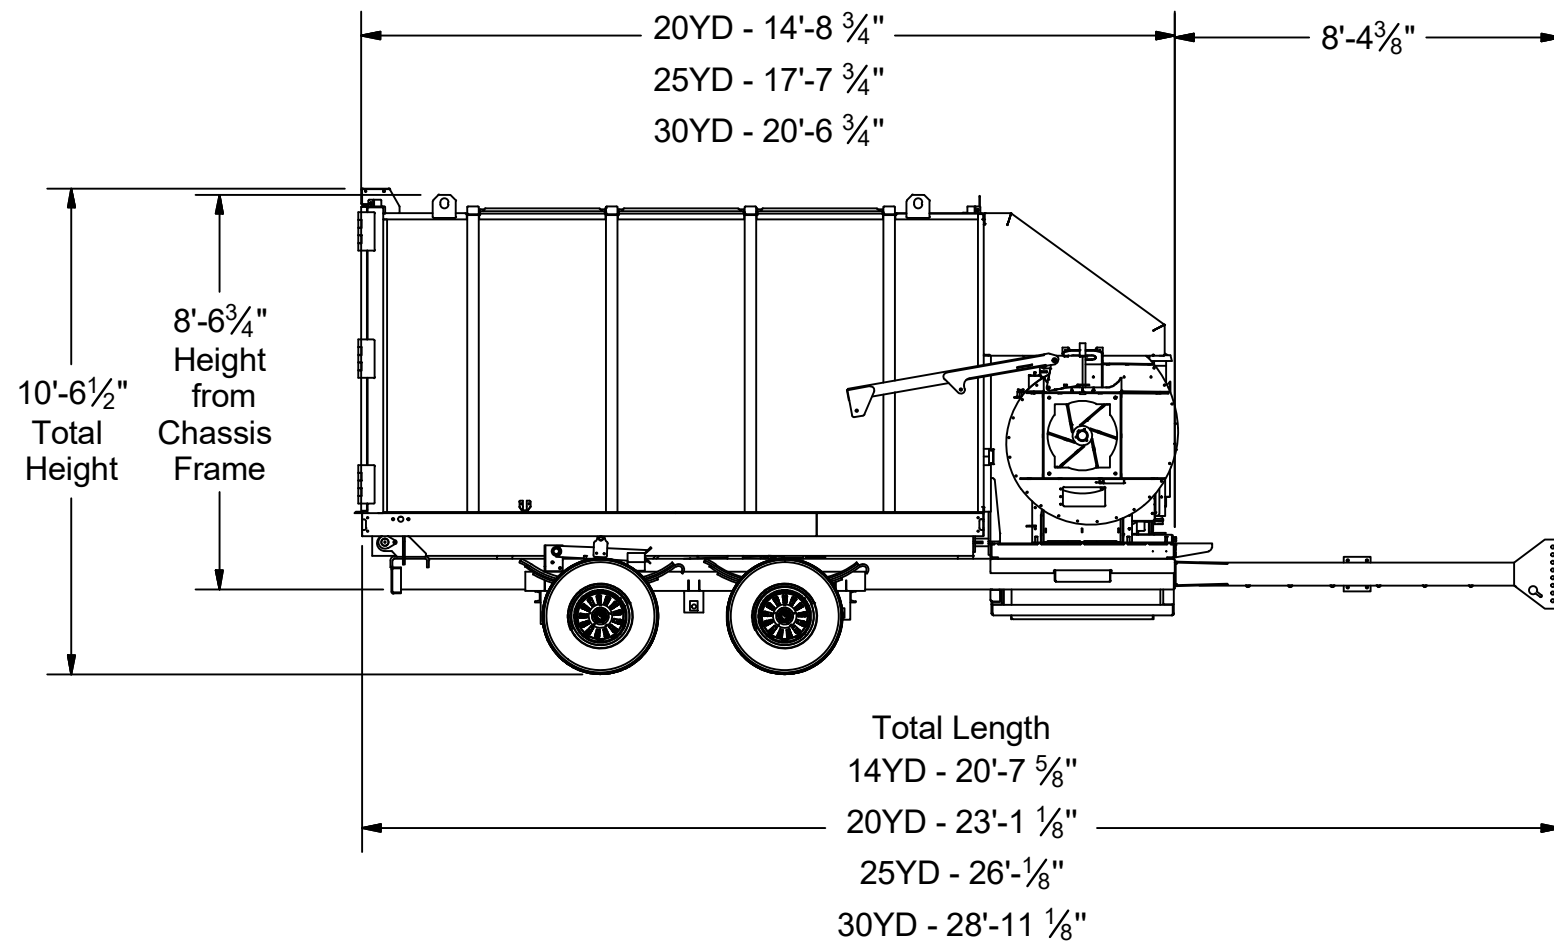

Total Length
w/ Skid

14YD	12'-3 1/4"
20YD	14'-8 3/4"
25YD	17'-7 3/4"
30YD	20'-6 3/4"

****DCL800TM****
Length, Width and Height Dimensions