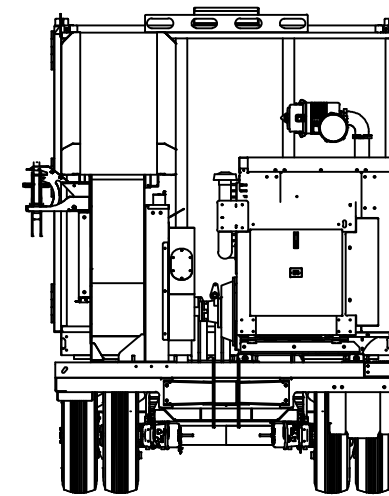

Total Length
w/ Skid

14YD	12'-3 1/4"
20YD	14'-8 3/4"
25YD	17'-7 3/4"
30YD	20'-6 3/4"

****DCL800TM****
Length, Width and Height Dimensions