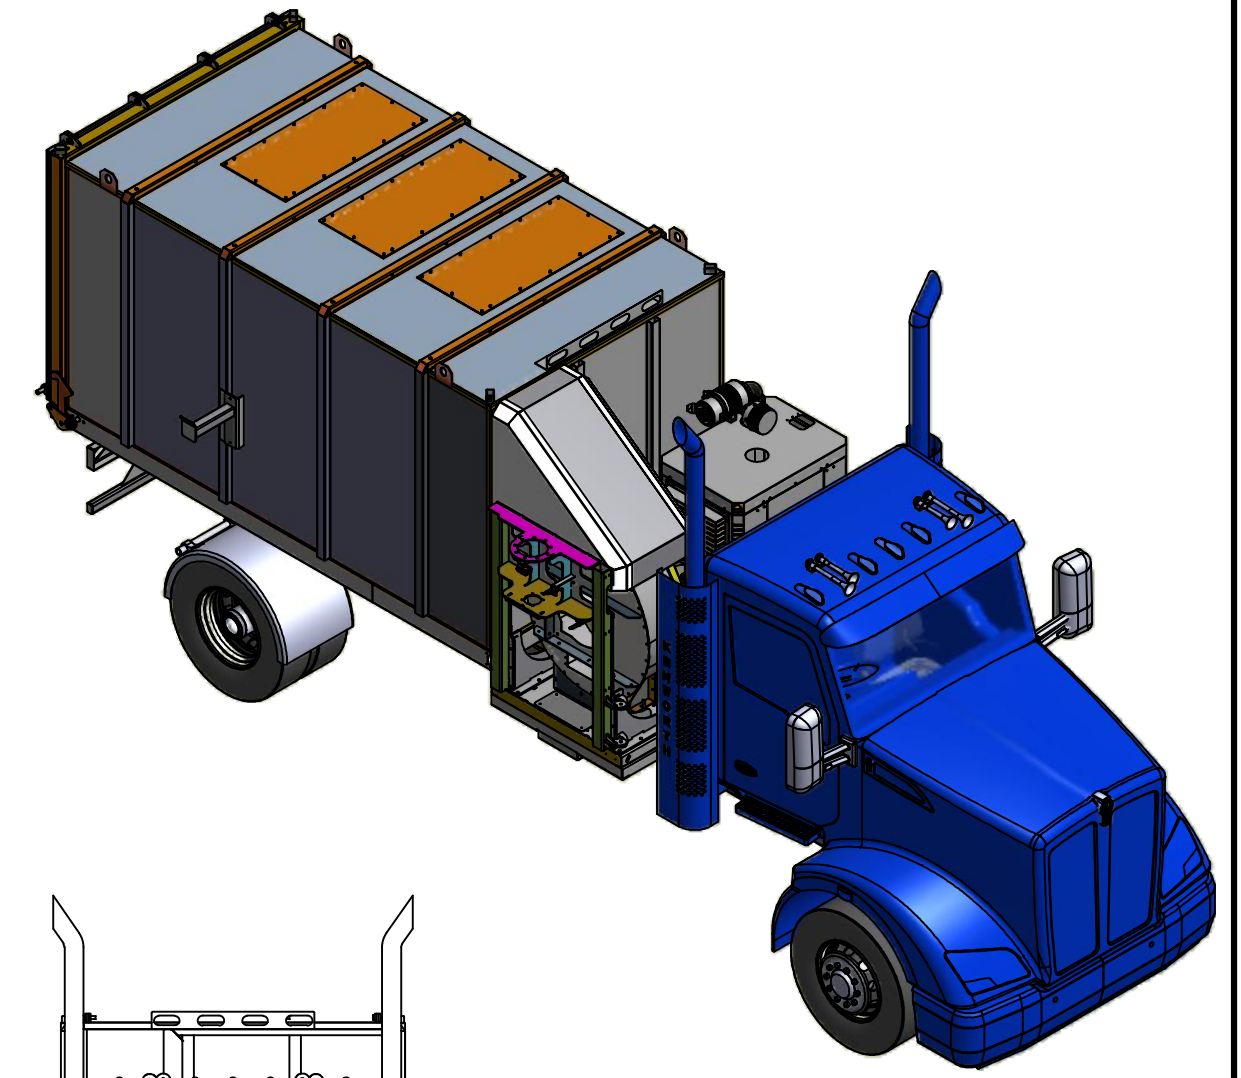

7'-2 1/4" Box Width

4'-0" 1'-9"

9'-3"

Total Length w/ Skid

- 14YD - 12'-3 1/4"
- 20YD - 14'-8 3/4"
- 25YD - 17'-7 3/4"
- 30YD - 20'-6 3/4"

8'-2 3/4" Height from Chassis Frame

11'-8" Total Height

Total Length

- 14YD - 23'-6"
- 20YD - 25'-11 1/2"
- 25YD - 28'-8 3/4"
- 30YD - 31'-7 1/4"

****DCL800SM****
 Length, Width and Height Dimensions