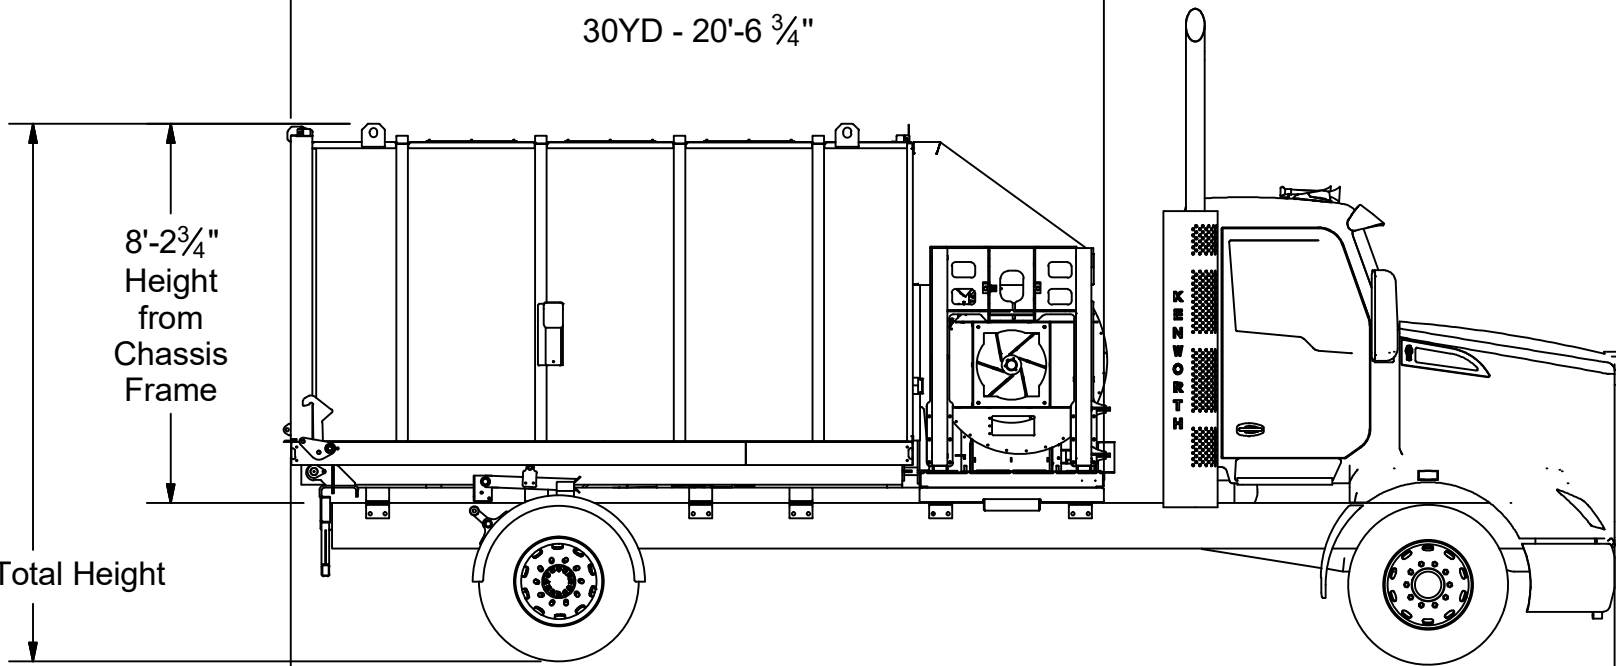

7'-2 1/4" Box Width

4'-0" 1'-9"

9'-3"

Total Length w/ Skid

- 14YD - 12'-3 1/4"
- 20YD - 14'-8 3/4"
- 25YD - 17'-7 3/4"
- 30YD - 20'-6 3/4"

8'-2 3/4" Height from Chassis Frame

11'-8" Total Height

Total Length

- 14YD - 23'-6"
- 20YD - 25'-11 1/2"
- 25YD - 28'-8 3/4"
- 30YD - 31'-7 1/4"

****DCL800SM****
 Length, Width and Height Dimensions