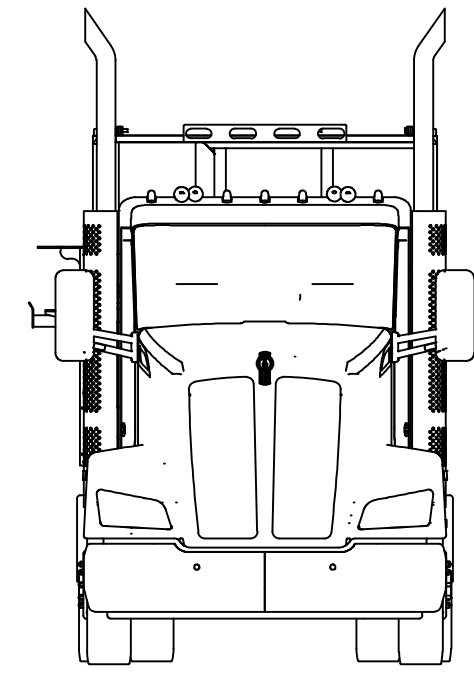

7'-2 1/4" Box Width

4'-0" 1'-9"

9'-3"

Total Length w/ Skid

- 14YD - 12'-3 1/4"
- 20YD - 14'-8 3/4"
- 25YD - 17'-7 3/4"
- 30YD - 20'-6 3/4"

8'-2 3/4" Height from Chassis Frame

11'-8" Total Height

Total Length

- 14YD - 23'-6"
- 20YD - 25'-11 1/2"
- 25YD - 28'-8 3/4"
- 30YD - 31'-7 1/4"

****DCL800SM****
 Length, Width and Height Dimensions