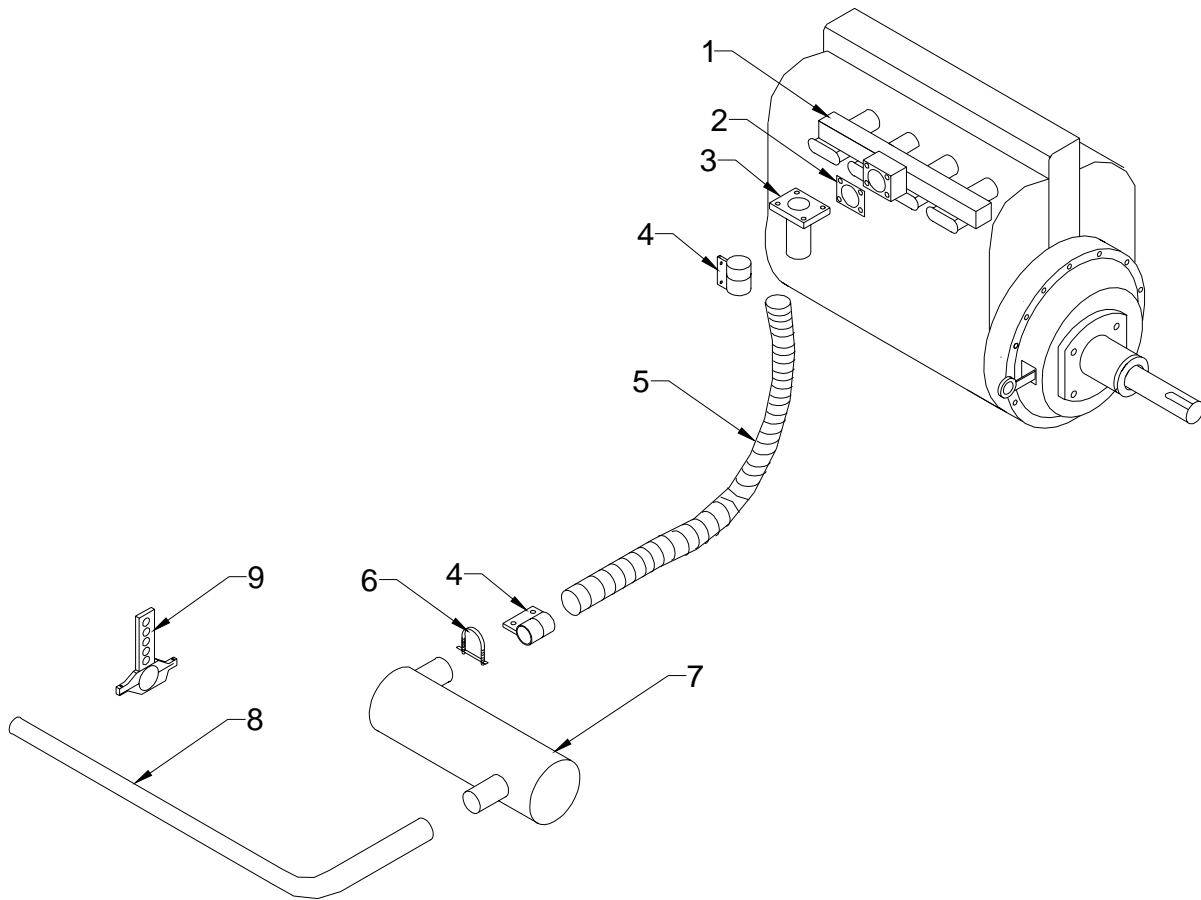

Parts Breakdown Section

6.5 Muffler Group Group - SCL65

ITEM NO.	PART NUMBER	DESCRIPTION
1.	See EOM	Exhaust Manifold
2.	N/A	Manifold Gasket
3.	450.1509B	Exhaust Manifold Pipe, flex
4.	SCL800.032	Pipe Clamp, flex
5.	SCL800.031	Exhaust Pipe, flex
6.	OD-200028	Pipe Clamp
7.	MO65074D2	Muffler
8.	SCL800.020	Tail Pipe
9.	SCL800.024	Pipe Hanger