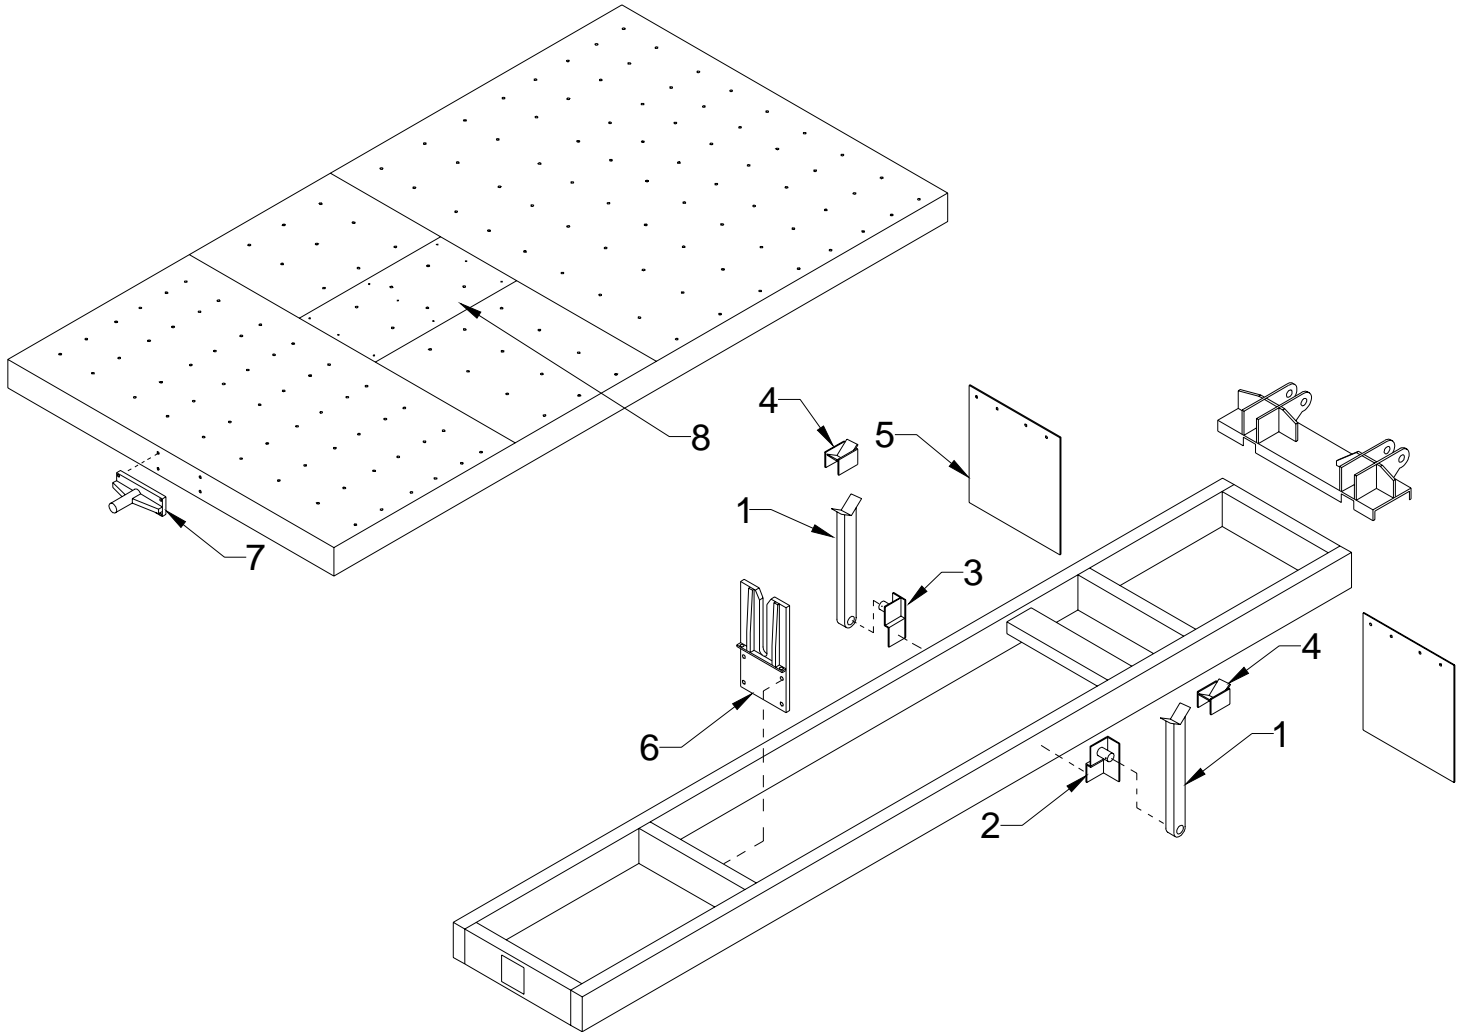

Chassis Group - SCL65TM

ITEM NO.	PART NUMBER	DESCRIPTION
1.	SCL800.015	Body Prop
2.	SCL800.015B	Body Prop Receiver, drivers side
3.	SCL800.015C	Body Prop Receiver, passenger side (if equipped)
4.	SCL800.015A	Body Prop Bracket, welded on bed
5.	SCL800.811	Mud Flap
6.	550.3309	Dump Body Alignment Receiver
7.	800.3308	Dump Body Alignment Guide
8.	N/A	N/A