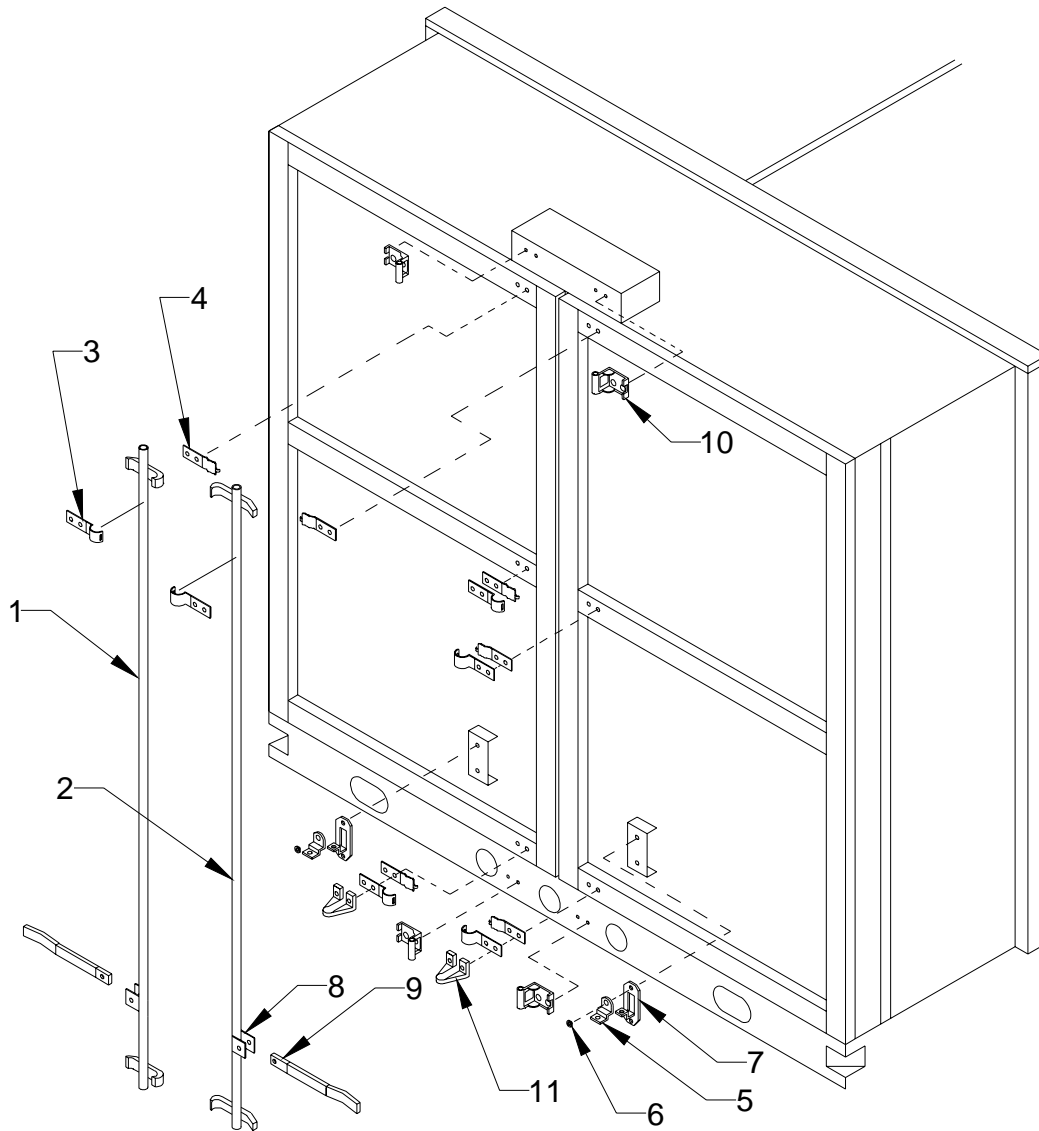

Parts Breakdown Section

6.10 Rear Door Hardware

ITEM NO.	PART NUMBER	DESCRIPTION
1.	80.0052	Door Rod, LH
2.	80.0052A	Door Rod, RH
3.	7502.2	Rod Bracket
4.	7502.3	Rod Bracket Back Plate
5.	7502.1	Keeper
6.	7502.5	Spacer Sleeve
7.	1969.39	Bushing
8.	1969.7X	Seal Pin
9.	1969.5	Handle Clip
10.	1969.6X	Handle