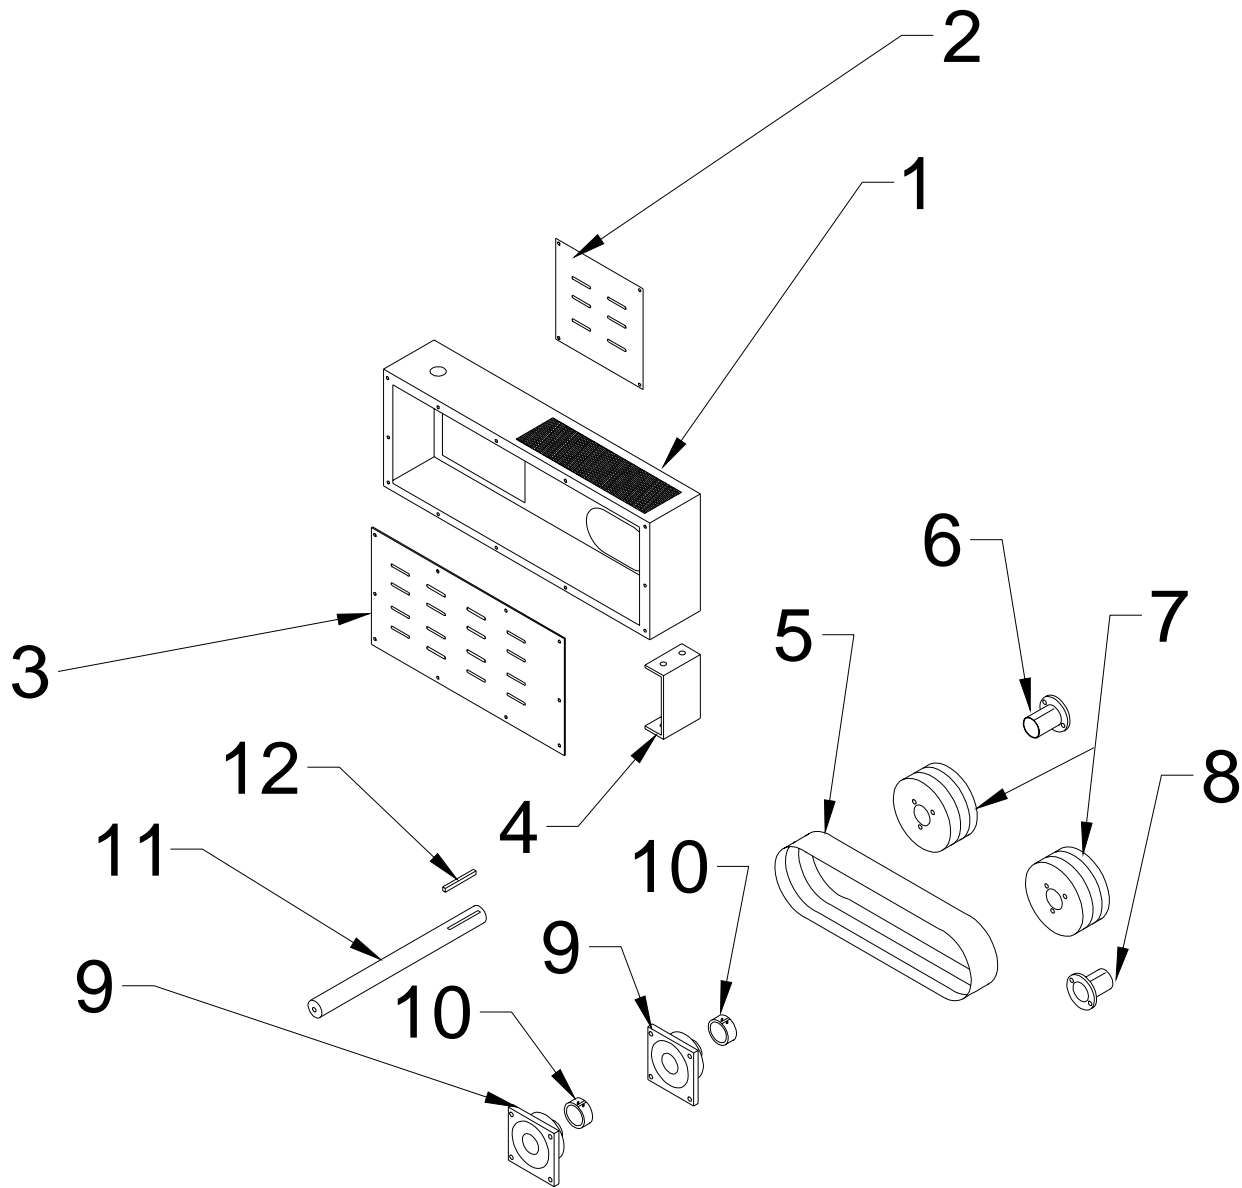

Parts Breakdown Section

6.3 Belt Drive Group - 2003

| ITEM NO. | PART NUMBER | DESCRIPTION | ITEM NO. | PART NUMBER | DESCRIPTION |
|----------|-------------|--------------------------|----------|-------------|----------------------|
| 1. | 65.1400C | Belt Guard Front | 8. | 65.1404 | Bushing, engine side |
| 2. | 65.1400E | Belt Guard Louver, Front | 9. | 65.1406 | Flange Bearing |
| 3. | 65.1400D | Belt Guard Louver, Rear | 10. | | Collar |
| 4. | 65.1400F | Belt Guard Bracket | 11. | 65.1405 | Shaft |
| 5. | 65.1401 | Power Band | 12. | 65.1403B | Key |
| 6. | 65.1403 | Bushing, Impeller side | 13. | | |
| 7. | 65.1402 | Pulley (Sheave) | | | |

Manufactured by

ODB COMPANY