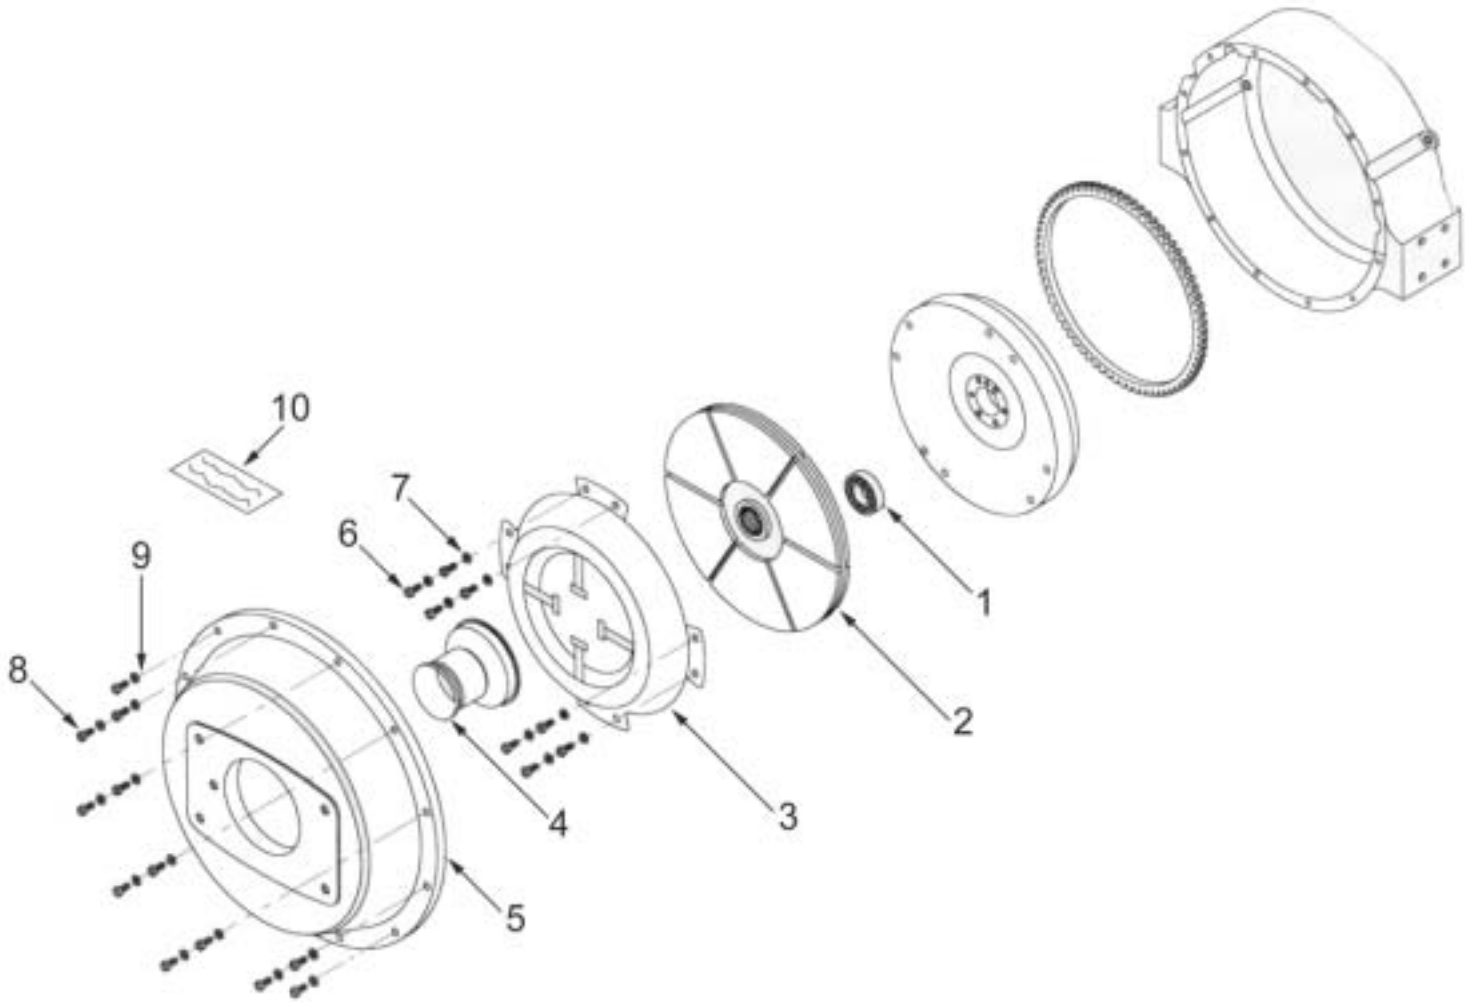

# Parts Breakdown Section

## 6.7 Auto Clutch Assembly - 2003

ITEM NO.	PART NUMBER	DESCRIPTION
1.	OD-6305.2RS	Pilot Bearing
2.	OD-41500061	Clutch Disk
3.	OD-41500060	Pressure Plate
4.	OD-41500003	Throw out Bearing
5.	OD-41500006	Clutch Cover
6.	OD-45000054	Bolt, 3/18-16 x 3/4"
7.	OD-45000063	Lock Washer, 3/8"
8.	OD-45000043	Bolt, M10-150 x 30 MM
9.	OD-45000046	Lock Washer, M10
10.	OD-41500009	Decal, Diesel Clutch