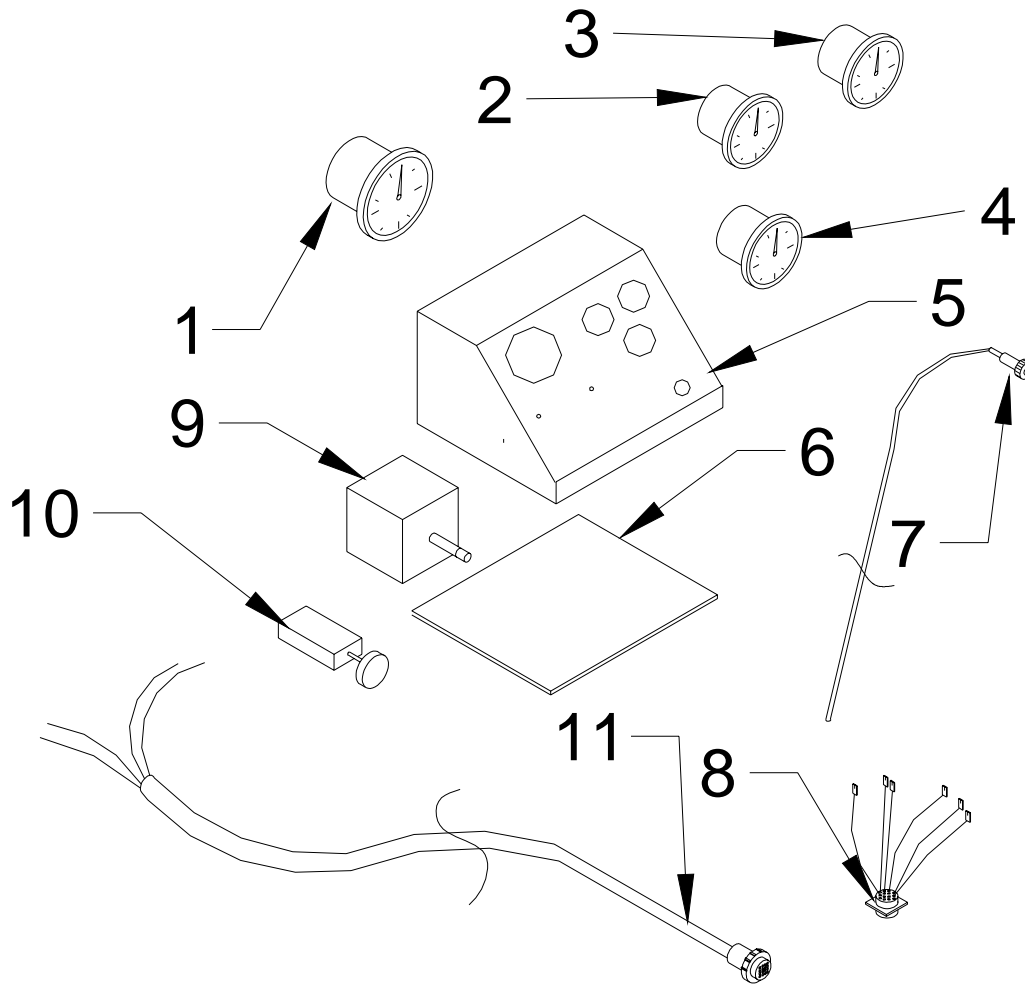

Parts Breakdown Section

6.1 Instrument Panel Group - 2003

ITEM NO.	PART NUMBER	DESCRIPTION
*	450.4500	Instrument Panel Complete (includes#1-10)
1.	450.1505	Tachometer
2.	84180	Oil Temperature Gauge
3.	84590	Temperature Gauge
4.	84180	Volt Meter
5.	450.1500B	Panel Frame
6.	450.1500C	Panel Bottom Cover
7.	450.1503	Throttle Cable
8.	450.1507	Panel Wiring Harness
9.	MO-P81505	Murphy (cutoff) Switch
10.	9576	Ignition Switch
	UU-8138.03	Ignition Switch Knob
11.	450.1508	Engine Wiring Harness