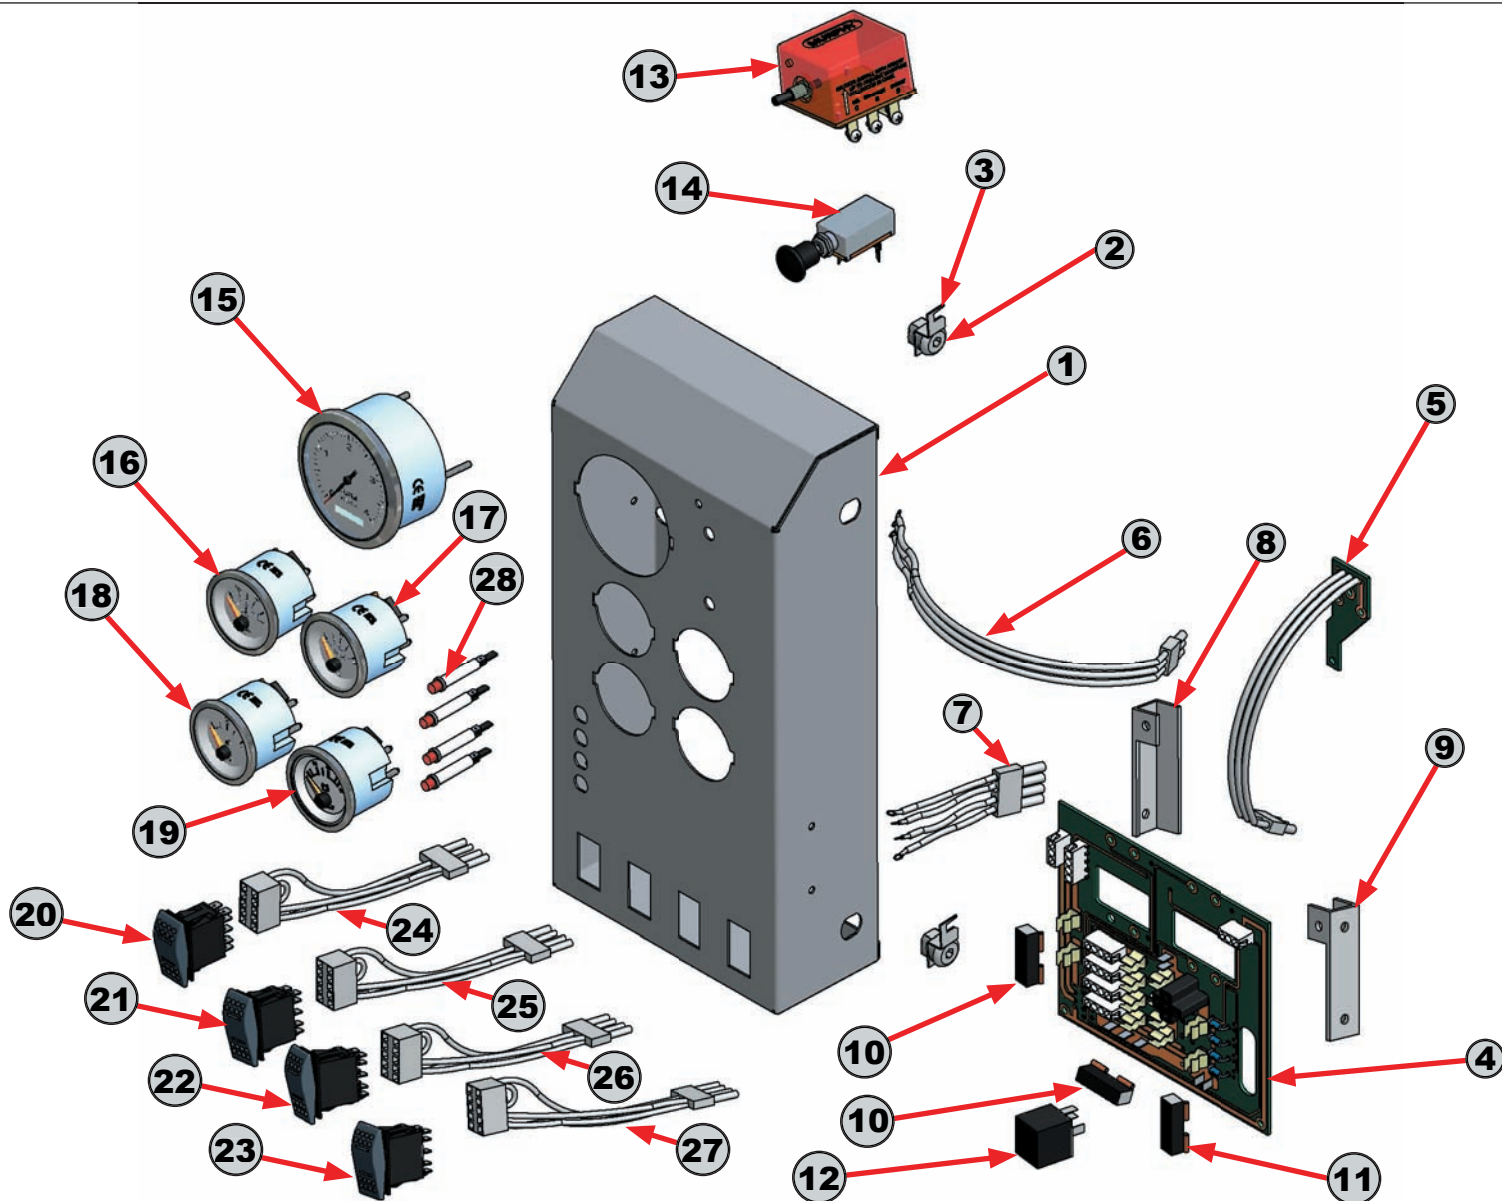

# Instrument Panel Group

Standard units September 2006 and after

ITEM NO.	PART NUMBER	DESCRIPTION	ITEM NO.	PART NUMBER	DESCRIPTION
	STD.6300	Instrument Panel Complete	16.	62540	Temperature Gauge
1.	STD.6301	Instrument Panel Housing, with 2 Latches	17.	62542	Oil Pressure Gauge
2.	STD.6308	Latch	18.	62551	Fuel Gauge (if equipped)
3.	STD.6309	Latch Hook		59414	Blank Gauge (non-electric fuel gauge)
4.	STD.2005	Circuit Board	19.	62555	Volt Meter
5.	STD.2006	Tachometer Circuit Board	20.	4045.0021B	Rocker Switch, Safety Light
6.	400022	Murphy Switch Harness Plug	21.	4045.0021A	Rocker Switch, Remote Throttle
7.	400021	Ignition Switch Harness Plug	22.	4045.0025	Rocker Switch, Remote PTO
8.	STD.6303	Circuit Board Support Bracket LH	23.	3054.0028	Rocker Switch, Cold Start(Cat eng)
9.	STD.6302	Circuit Board Support Bracket RH	24.	STD.2003	Switch Harness, Safety Light
10.	100014.10	Circuit Breaker, 10 amp	25.	STD.2004	Switch Harness, Remote Throttle
11.	30410.30	Circuit Breaker, 30 amp	26.	STD.2004	Switch Harness, Remote PTO
12.	0.332.209.151	Relay	27.	STD.2002	Switch Harness, Cold Start (Cat eng)
13.	MO-P81505	Murphy Switch	28.	STD.1502B	L.E.D. Light Assembly
14.	9576	Ignition Switch			
15.	63524	Tachometer / Hour Meter			