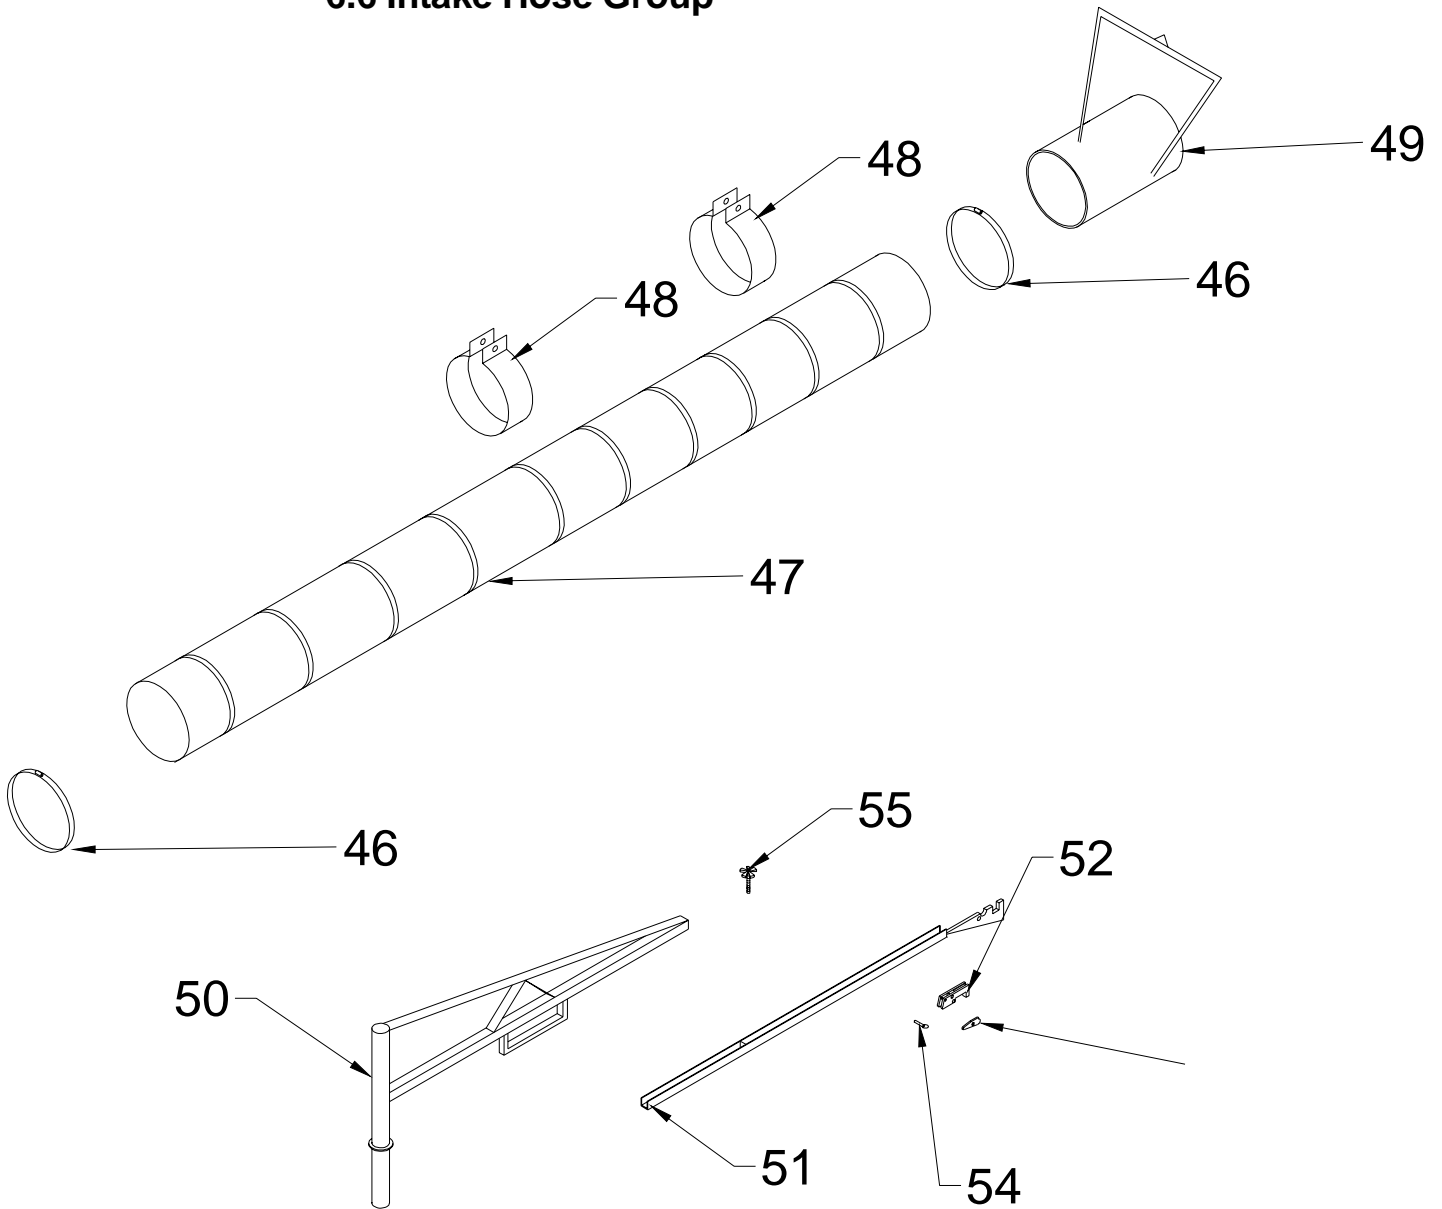

Parts Breakdown Section

6.6 Intake Hose Group

ITEM NO.	PART NUMBER	DESCRIPTION
41.	65.1006	Exhaust Duct with boom socket
46.	STD.1604	Hose Clamp
47.	STD.1602	Intake Hose
48.	STD.1605	Hose Support
49.	65.1600	Intake Nozzle
50.	65.1601	Hose Boom
51.	65.1601B	Boom Extention
52.	65.1602	Nozzle Latch Hook
53.	65.1603	Nozzle Latch Bracket
54.	65.1604	Pin
55.	65.1605	Lockdown Knob