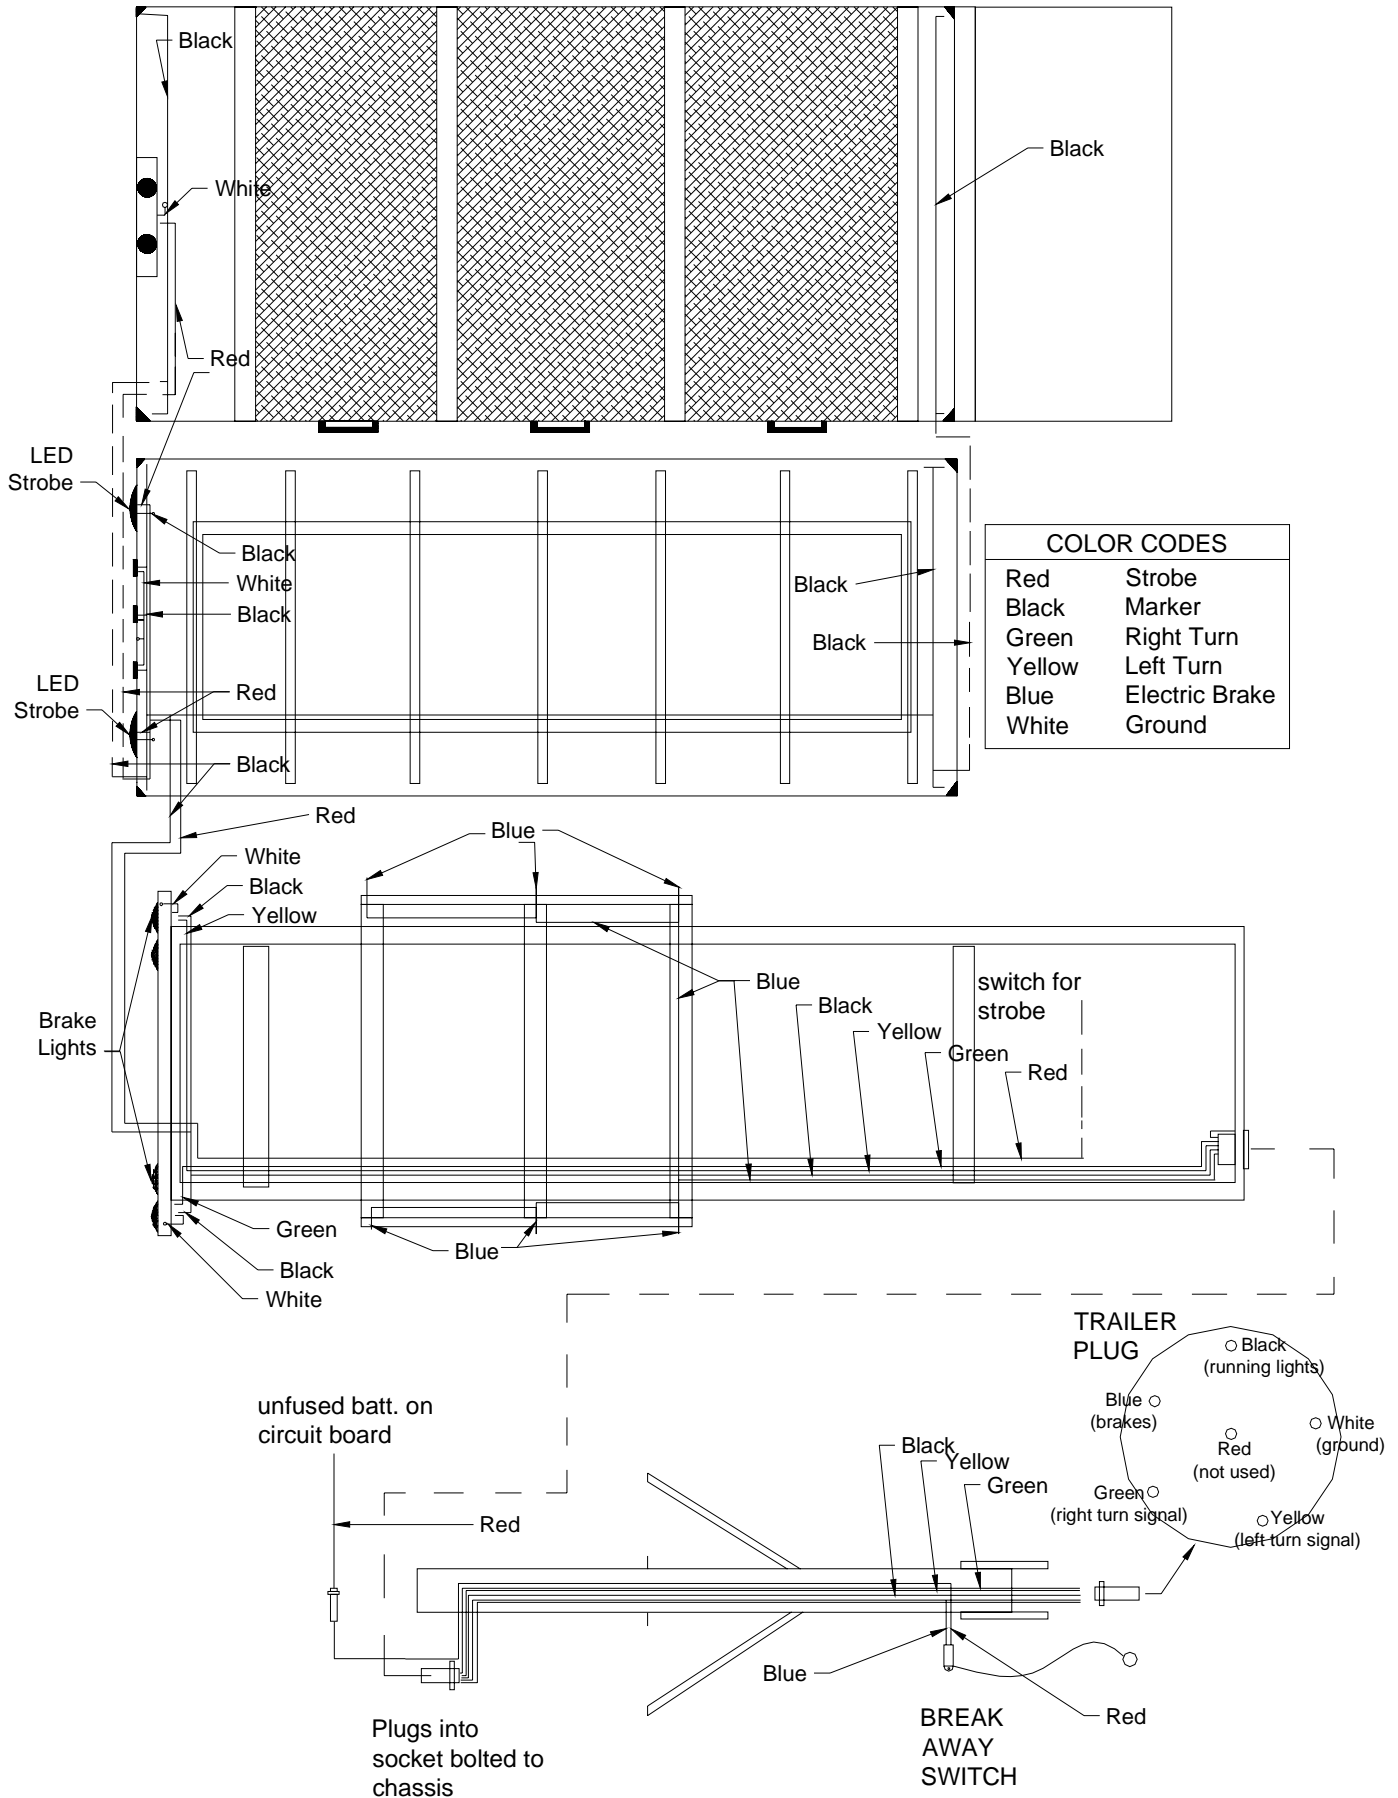

SCL800TM Trailer Wiring Diagram

COLOR CODES	
Red	Strobe
Black	Marker
Green	Right Turn
Yellow	Left Turn
Blue	Electric Brake
White	Ground

unfused batt. on circuit board

Plugs into socket bolted to chassis

BREAK AWAY SWITCH

TRAILER PLUG