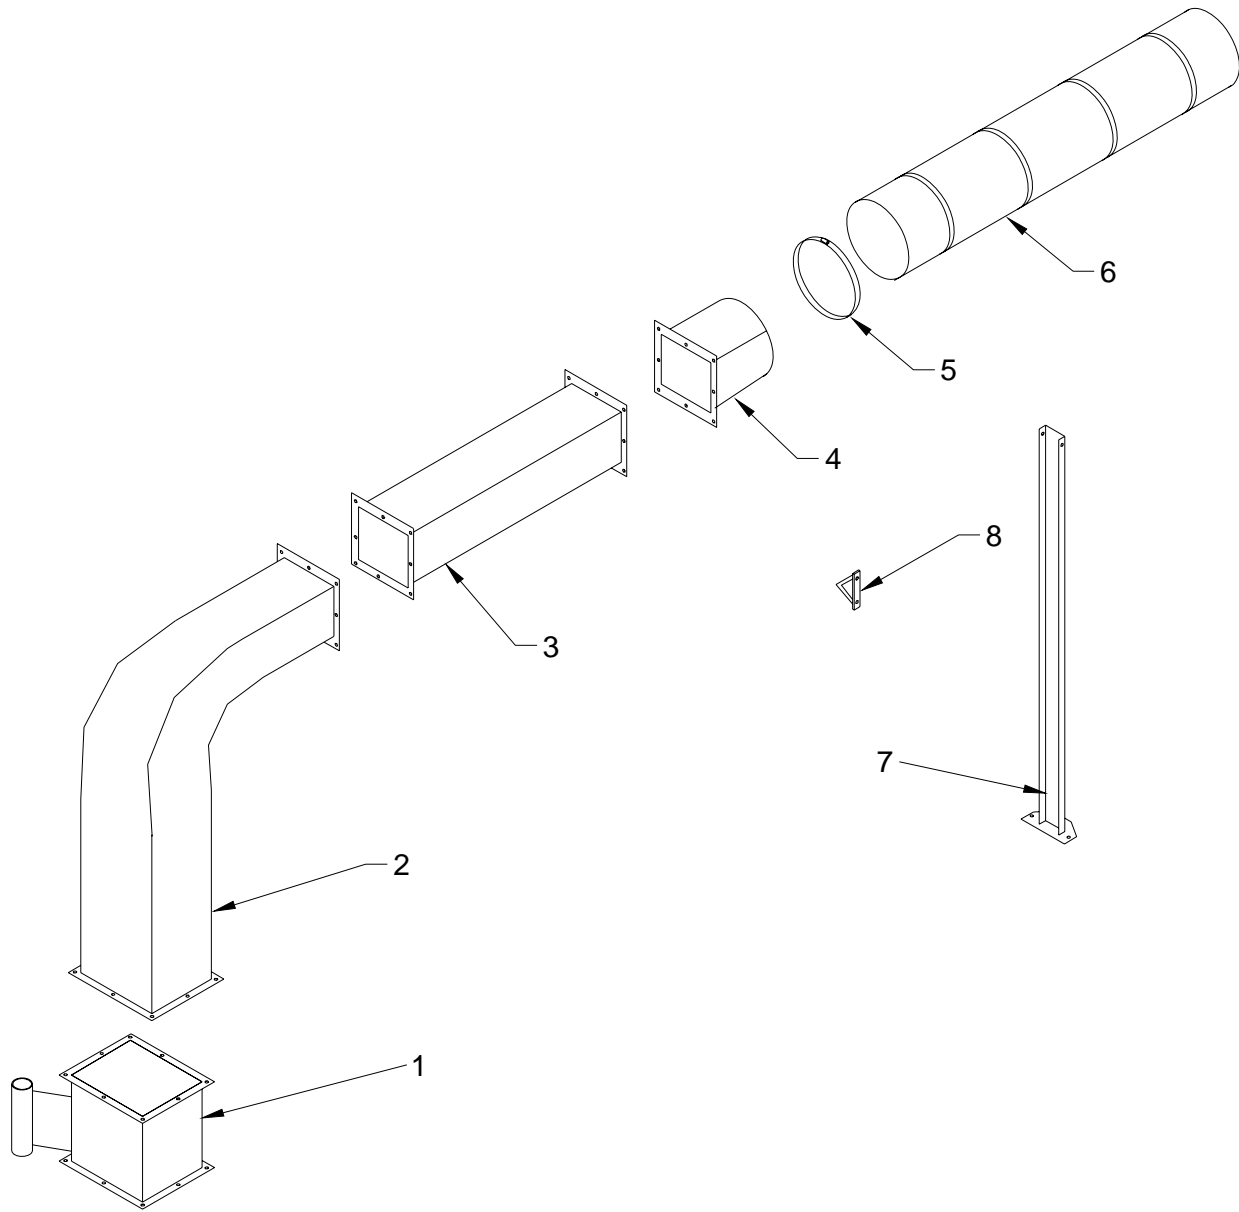

Parts Breakdown Section

6.12 Exhaust Duct Group

ITEM NO.	PART NUMBER	DESCRIPTION	ITEM NO.	PART NUMBER	DESCRIPTION
1.	450.1006	Exhaust Duct from Blower	5.	450.1604	Hose Clamp
2.	450.1007	Exhaust Duct Elbow	6.	STD.1603.14	Exhaust Hose
3.	450.1015	Straight Duct	7.	450.1009	Exh. Duct Support
4.	450.1008	Transition	8.	LCT650.125	Chain Bracket