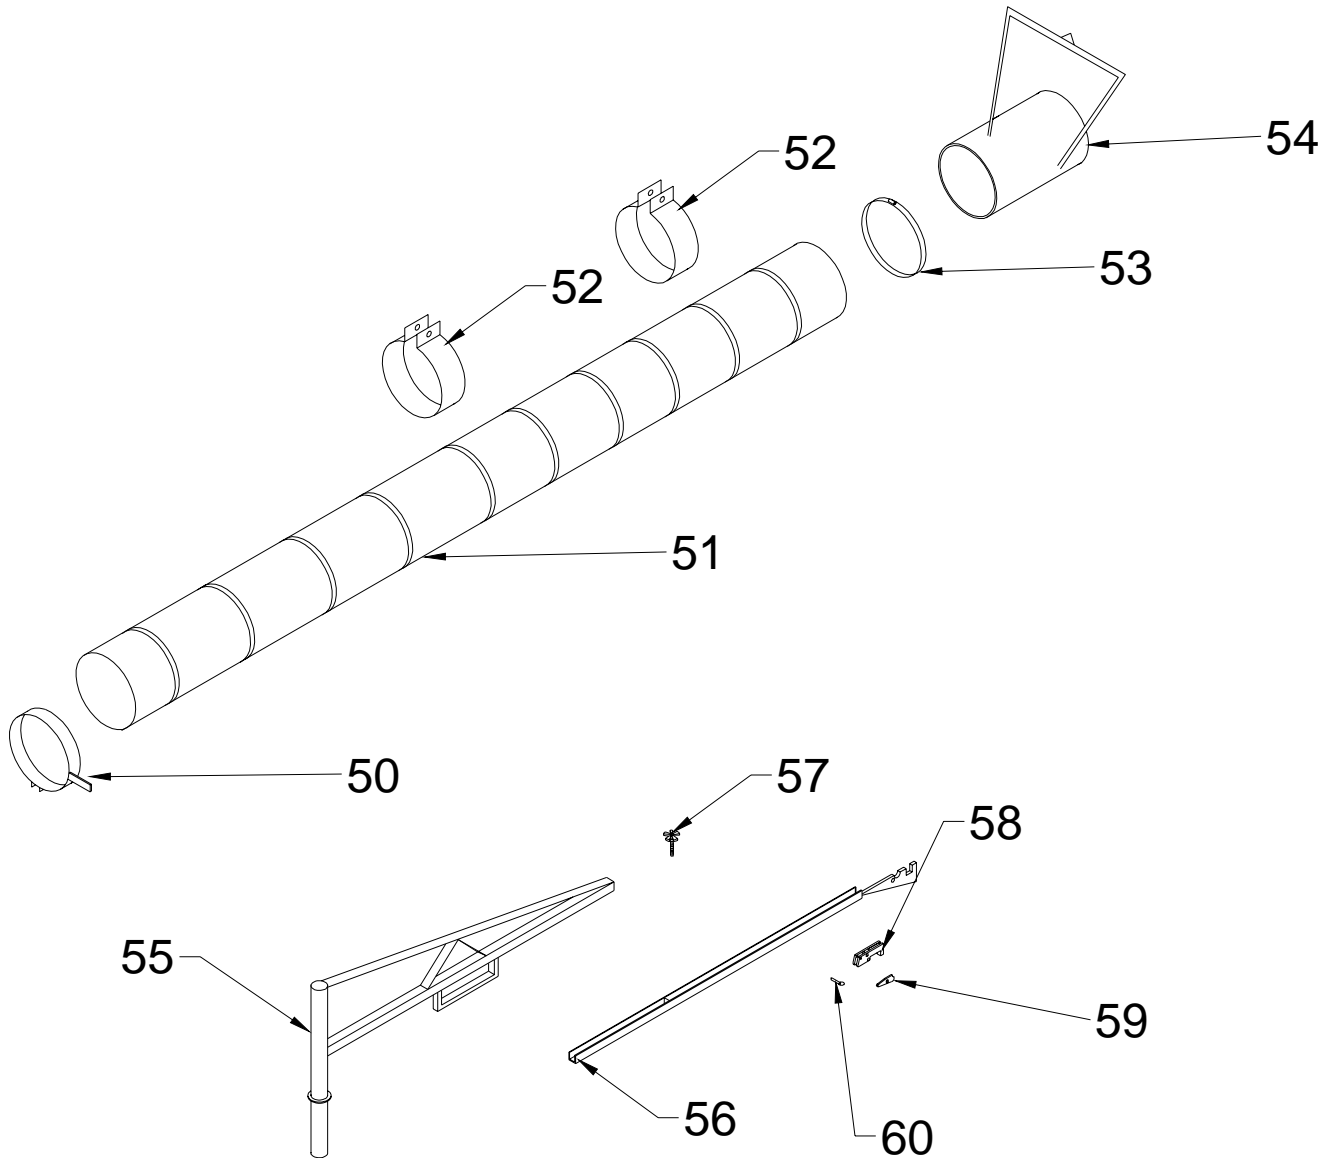

Parts Breakdown Section

6.6 Intake Hose Group - 2003

ITEM NO.	PART NUMBER	DESCRIPTION
50.	STD.1607	Hose Clamp, 2003
51.	STD.1602.12	Intake Hose, 12" D. - 2003
52.	STD.1605.12	Hose Support, 12" - 2003
53.	65.1608	Hose Band, 12" - 2003
54.	65.1600.12	Intake Nozzle, 12" - 2003
55.	65.1601	Hose Boom
56.	65.1601B	Boom Extention
57.	65.1605	Lockdown Knob
58.	65.1602	Nozzle Latch Hook
59.	65.1603	Nozzle Latch Bracket
60.	65.1604	Pin