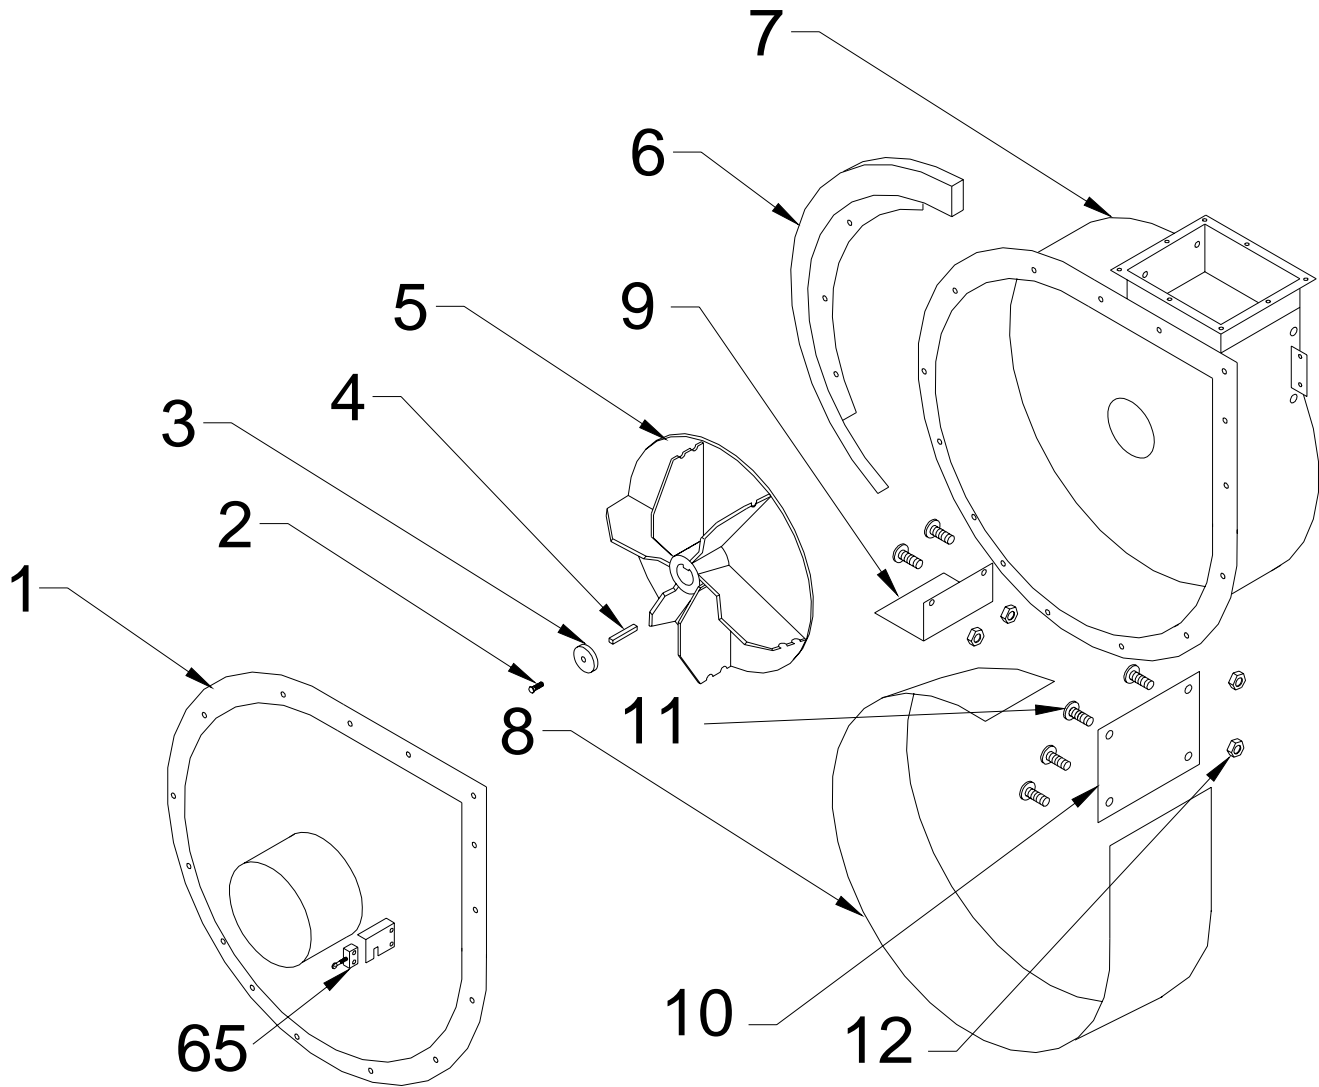

Parts Breakdown Section

6.2 Blower Housing Group - 2004

ITEM NO.	PART NUMBER	DESCRIPTION
1.	65.1002C	Blower Housing Face, 2003
2.	65.1005C	Bolt, Impeller
3.	65.1005	Washer, Impeller
4.	65.1005B	Key, Impeller
5.	65.1004	Impeller
6.	65.1010	Hose Guard
7.	65.1002	Blower Housing Back
8.	65.1002L	Liner, one-piece
9.	65.1002LC	Curved Liner
10.	65.1002LS	Straight Liner
11.	65.1002L1B	Bolt, 3/8"
12.	65.1002L1N	Nut, 3/8"
65.	65.1606	Limit Switch, 2003