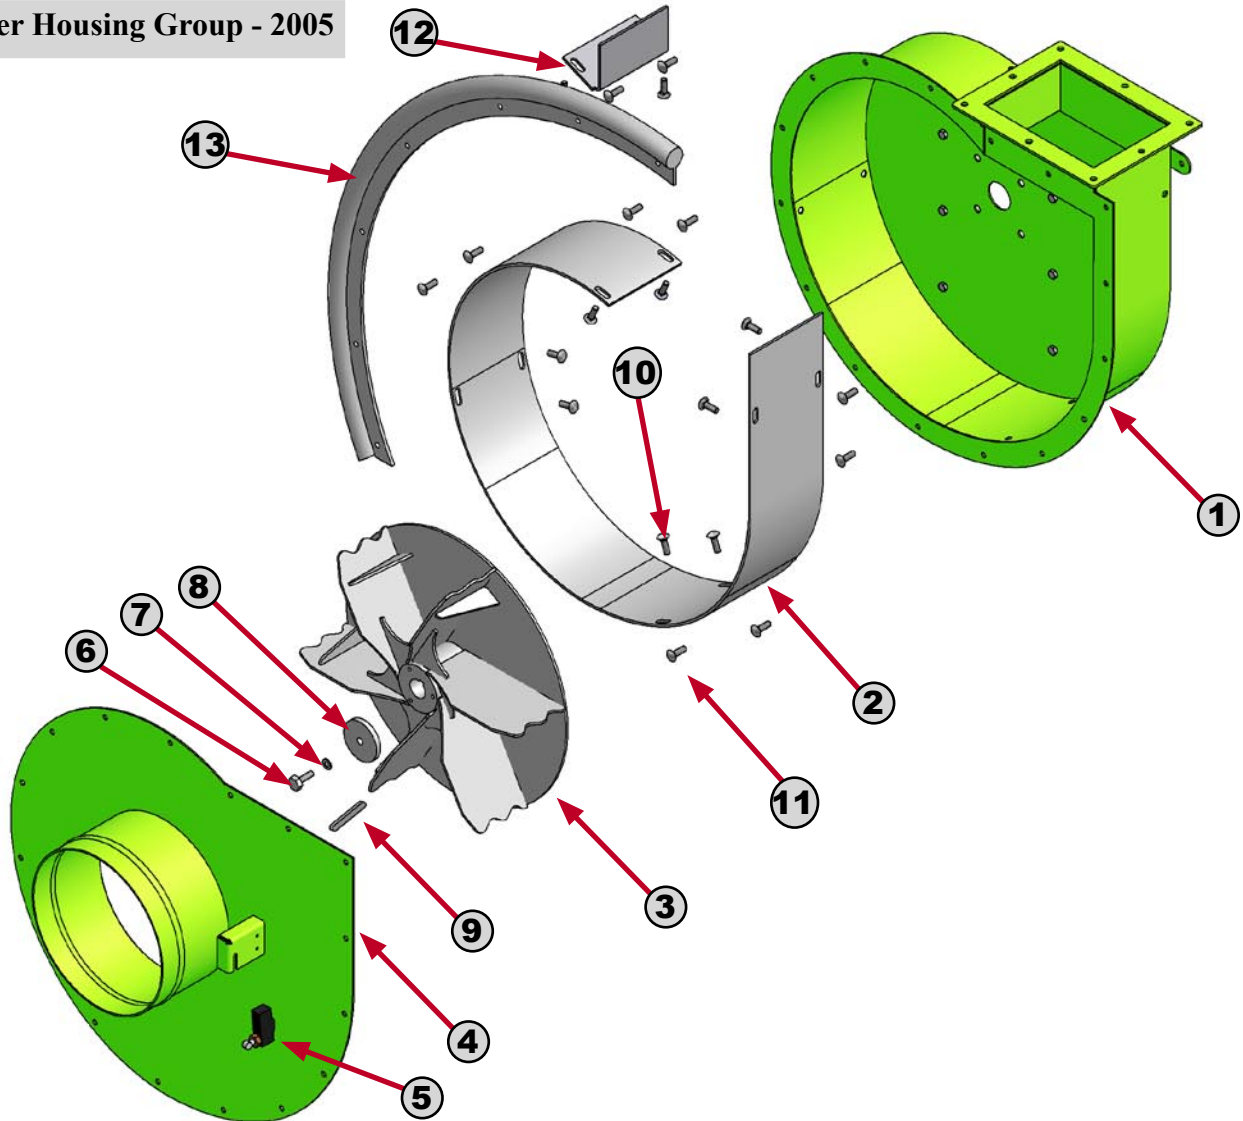

Parts Breakdown Section

6-1 Blower Housing Group - 2005

ITEM NO.	PART NUMBER	DESCRIPTION
1	65.1002D	Blower Housing Back
2	65.1002L	Liner
3	65.1004B	Impeller
4	65.1002C	Blower Housing Face Plate
5	65.1606	Limit Switch
6	65.1005C	Impeller Bolt
7	65.1005	Washer
8	65.1004H	Hub
9	65.1005B	Key
10	65.1002L1B	Liner Bolt
11	65.1002L1N	Liner Nut
12	65.1002LC	Neck Liner
13	65.1010	Hose Guard